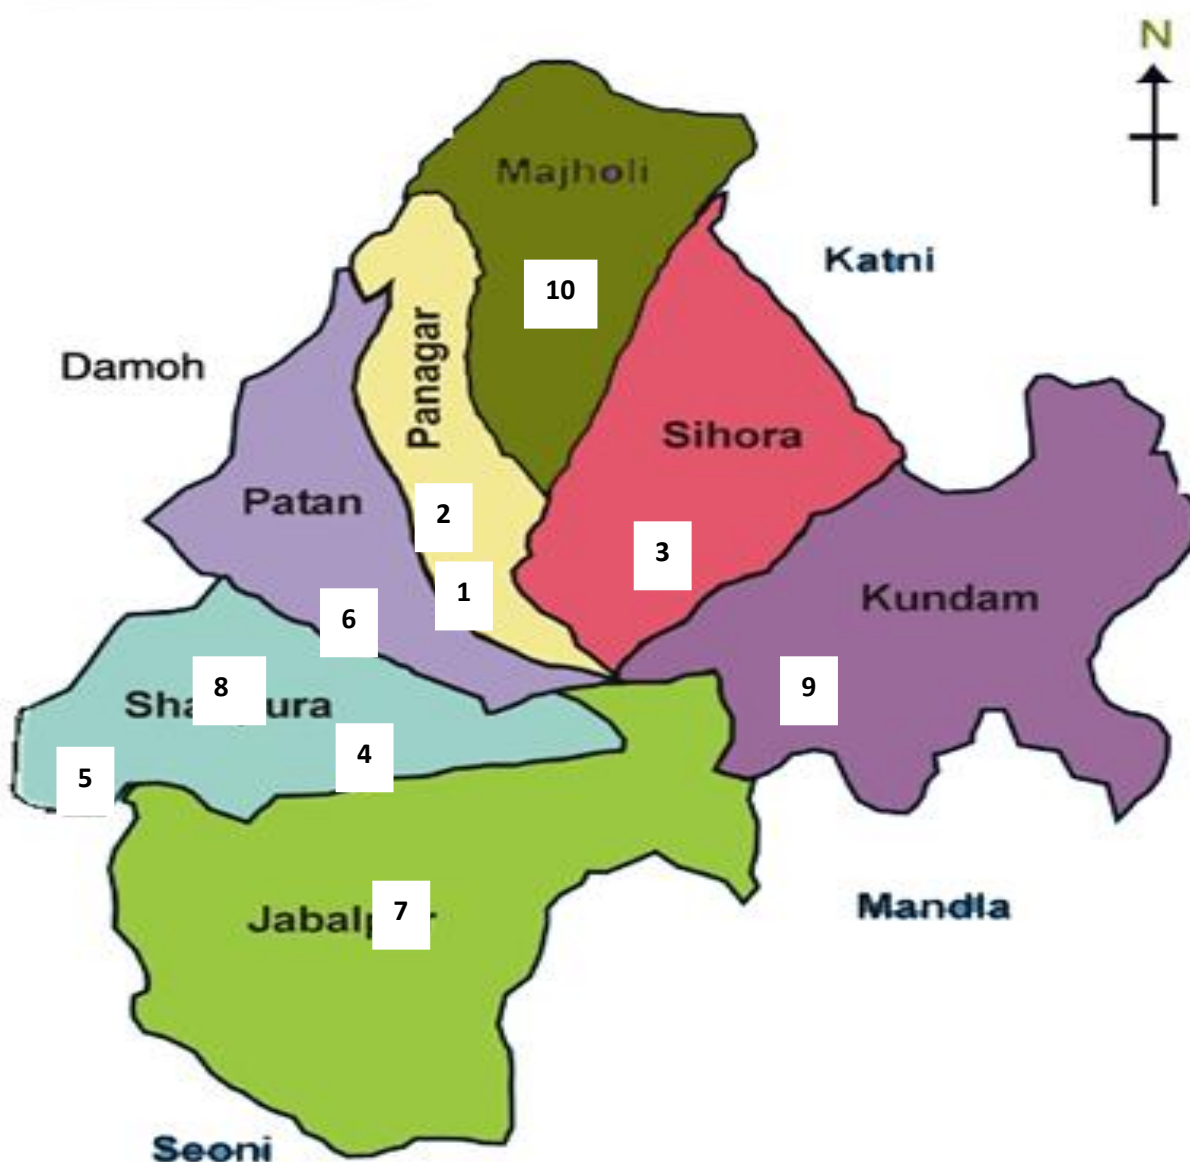

Route map for exposure visit of identified agricultural spots in Jabalpur

Name of spot and specialisation

1. Urdua Khurd (Integrated Farming System)	6. Medi (Seed production & Agro-forestry)
2. Saraswan (Vermicomposting Unit)	7. Barha (Integrated Farming System)
3. Mohtara (Agro-forestry, Seed production and other ventures)	8. Ramghat (Hi-tech Flower Cultivation)
4. Kuwa Khedi (Seed Production of soybean, wheat, gram, etc)	9. Sunkuhi (Clonal Eucalyptus Plantation on Wasteland)
5. Maili (Agro-forestry & Crop production)	10. Khitola (Padwar) (Water Chestnut – Wheat cropping system)